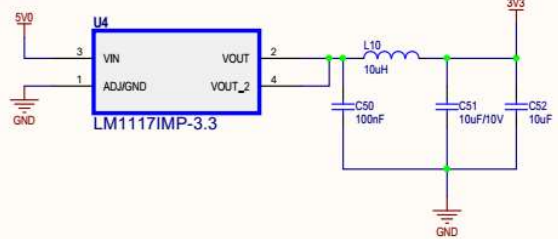

Title: MMDVM_HS_Hat_Dual			
Size: B	Number: 2018.03.11.004	Revision: 0	
Date: 6/4/2018	Time: 3:19:30 PM	Sheet 1 of 2	
File: D:\ddem\CloudStation\Allium\Projects\MMDVM_hs_hatDual\MMDVM_HS_Hat_Dual_Sheet1.SchDoc			