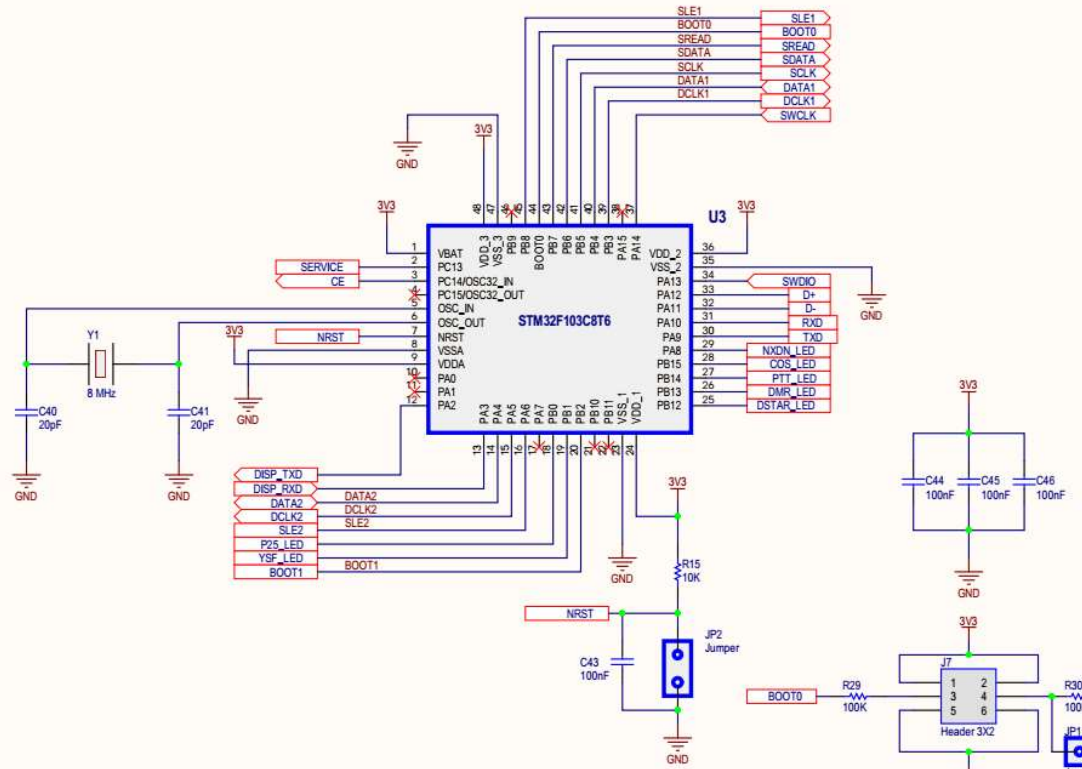

Title: MMDVM_HS_Hat_Dual			
Size: B	Number: 2018.03.11.004	Revision: 0	
Date: 6/4/2018	Time: 3:19:30 PM	Sheet 1 of 2	
File: D:\ddem\CloudStation\Allium\Projects\MMDVM_hs_hatDual\MMDVM_HS_Hat_Dual_Sheet1.SchDoc			

Title	MMDVM_HS_Hat_Dual		
Size	B	Number	2018.03.11.004-2
Date	6/4/2018	Time	3:19:31 PM
Sheet	2 of 2	Revision	0
File	D:\ddden\CloudStation\Allium\Projects\MMDVM_hs_hat\		