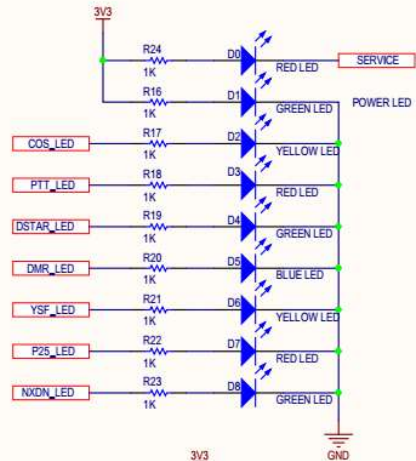

Title: MMDVM_HS_Hat_Dual			
Size: B	Number: 2018.03.11.004	Revision: 0	
Date: 6/4/2018	Time: 3:19:30 PM	Sheet 1 of 2	
File: D:\ddem\CloudStation\Allium\Projects\MMDVM_hs_hatDual\MMDVM_HS_Hat_Dual_Sheet1.SchDoc			