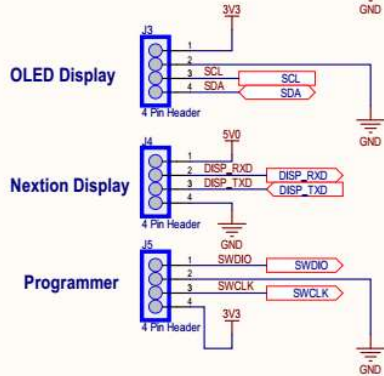

Title: MMDVM_HS_Hat_Dual			
Size: B	Number: 2018.03.11.004	Revision: 0	
Date: 6/4/2018	Time: 3:19:30 PM	Sheet 1 of 2	
File: D:\ddem\CloudStation\Allium\Projects\MMDVM_hs_hatDual\MMDVM_HS_Hat_Dual_Sheet1.SchDoc			