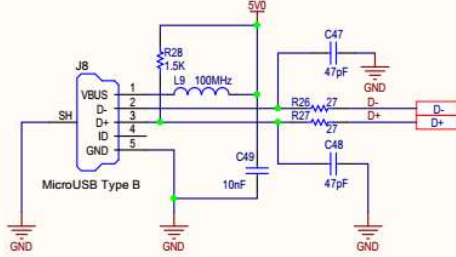

Title: MMDVM_HS_Hat_Dual			
Size: B	Number: 2018.03.11.004	Revision: 0	
Date: 6/4/2018	Time: 3:19:30 PM	Sheet 1 of 2	
File: D:\ddem\CloudStation\Allium\Projects\MMDVM_hs_hatDual\MMDVM_HS_Hat_Dual_Sheet1.SchDoc			