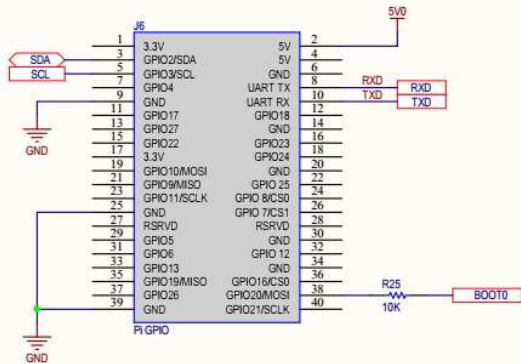

Title: MMDVM_HS_Hat_Dual			
Size: B	Number: 2018.03.11.004	Revision: 0	
Date: 6/4/2018	Time: 3:19:30 PM	Sheet 1 of 2	
File: D:\ddem\CloudStation\Allium\Projects\MMDVM_hs_hatDual\MMDVM_HS_Hat_Dual_Sheet1.SchDoc			